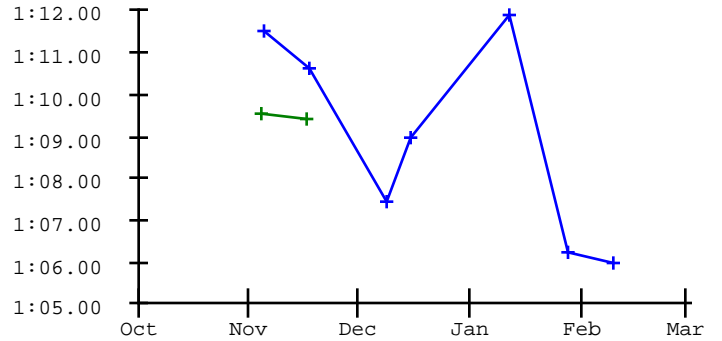

# Lyla Sylvia

Meet	Date	200 Free	200 I.M.	50 Free	100 Fly	100 Free	500 Free	100 Back	100 Breast
2020-2021 Best Times									
2021-2022 Best Times		2:20.51	2:44.10	29.33		1:07.60	6:21.93		
2022-2023 Best Times		2:10.01		27.79	1:05.96	58.91	6:23.00		
Region 14 Invite	11-04-2023	2:18.11			1:09.52				
Juan Diego and Union @	11-17-2023				1:09.45		6:22.86		
CV Invite 2023	12-01-2023		2:35.40				5:59.19		
Judge Memorial Holiday	12-08-2023		2:35.62			1:00.21	5:58.99		
MelRobertsInvitational	12-15-2023	2:12.57							
JM @ JD	01-06-2024			27.79				1:12.65	

2020-2021 2021-2022 2022-2023 2023-2024

200 Free

200 I.M.

50 Free

100 Fly

100 Free

500 Free

100 Back