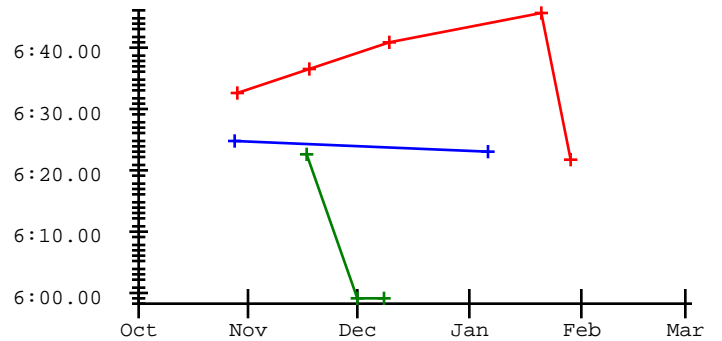

# Lyla Sylvia

Meet	Date	200 Free	200 I.M.	50 Free	100 Fly	100 Free	500 Free	100 Back	100 Breast
2020-2021 Best Times									
2021-2022 Best Times		2:20.51	2:44.10	29.33		1:07.60	6:21.93		
2022-2023 Best Times		2:10.01		27.79	1:05.96	58.91	6:23.00		
Region 14 Invite	11-04-2023	2:18.11			1:09.52				
Juan Diego and Union @	11-17-2023				1:09.45		6:22.86		
CV Invite 2023	12-01-2023		2:35.40				5:59.19		
Judge Memorial Holiday	12-08-2023		2:35.62			1:00.21	5:58.99		
MelRobertsInvitational	12-15-2023	2:12.57							
JM @ JD	01-06-2024			27.79				1:12.65	

2020-2021 2021-2022 2022-2023 2023-2024

200 Free

200 I.M.

50 Free

100 Fly

100 Free

500 Free

100 Back