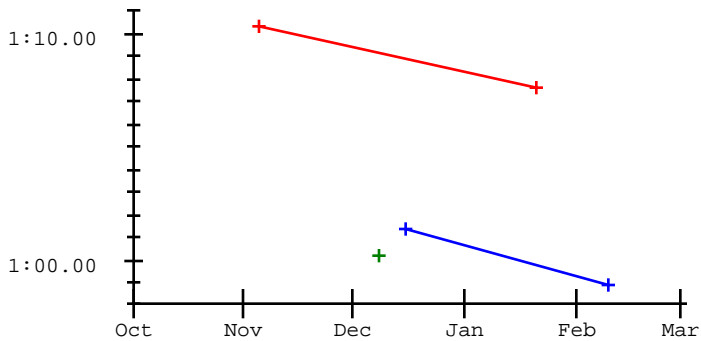

# Lyla Sylvia

Meet	Date	200 Free	200 I.M.	50 Free	100 Fly	100 Free	500 Free	100 Back	100 Breast
2020-2021 Best Times									
2021-2022 Best Times		2:20.51	2:44.10	29.33		1:07.60	6:21.93		
2022-2023 Best Times		2:10.01		27.79	1:05.96	58.91	6:23.00		
Region 14 Invite	11-04-2023	2:18.11			1:09.52				
Juan Diego and Union @	11-17-2023				1:09.45		6:22.86		
CV Invite 2023	12-01-2023		2:35.40				5:59.19		
Judge Memorial Holiday	12-08-2023		2:35.62			1:00.21	5:58.99		
MelRobertsInvitational	12-15-2023	2:12.57							
JM @ JD	01-06-2024			27.79				1:12.65	

2020-2021 2021-2022 2022-2023 2023-2024

200 Free

200 I.M.

50 Free

100 Fly

100 Free

500 Free

100 Back