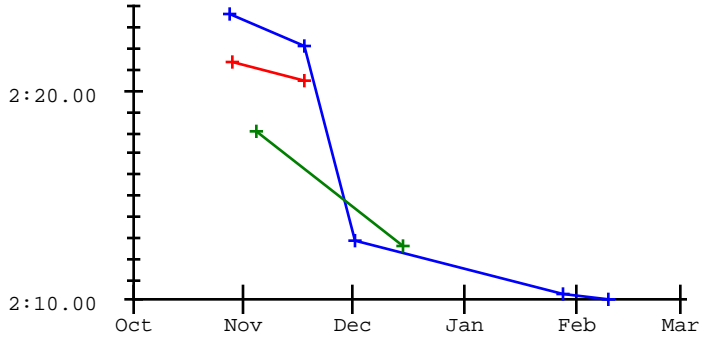

# Lyla Sylvia

Meet	Date	200 Free	200 I.M.	50 Free	100 Fly	100 Free	500 Free	100 Back	100 Breast
2020-2021 Best Times									
2021-2022 Best Times		2:20.51	2:44.10	29.33		1:07.60	6:21.93		
2022-2023 Best Times		2:10.01		27.79	1:05.96	58.91	6:23.00		
Region 14 Invite	11-04-2023	2:18.11			1:09.52				
Juan Diego and Union @	11-17-2023				1:09.45		6:22.86		
CV Invite 2023	12-01-2023		2:35.40				5:59.19		
Judge Memorial Holiday	12-08-2023		2:35.62			1:00.21	5:58.99		
MelRobertsInvitational	12-15-2023	2:12.57							
JM @ JD	01-06-2024			27.79				1:12.65	

2020-2021 2021-2022 2022-2023 2023-2024

200 Free

200 I.M.

50 Free

100 Fly

100 Free

500 Free

100 Back