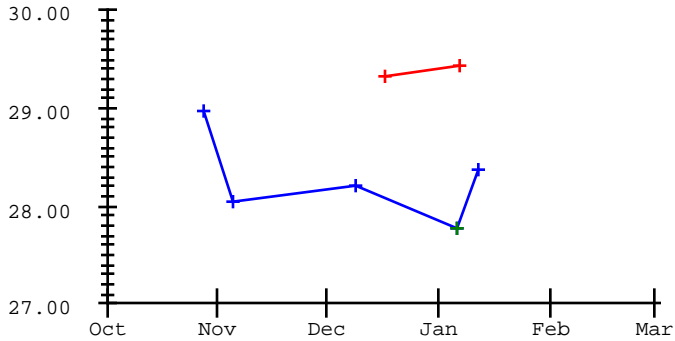

# Lyla Sylvia

Meet	Date	200 Free	200 I.M.	50 Free	100 Fly	100 Free	500 Free	100 Back	100 Breast
2020-2021 Best Times									
2021-2022 Best Times		2:20.51	2:44.10	29.33		1:07.60	6:21.93		
2022-2023 Best Times		2:10.01		27.79	1:05.96	58.91	6:23.00		
Region 14 Invite	11-04-2023	2:18.11			1:09.52				
Juan Diego and Union @	11-17-2023				1:09.45		6:22.86		
CV Invite 2023	12-01-2023		2:35.40				5:59.19		
Judge Memorial Holiday	12-08-2023		2:35.62			1:00.21	5:58.99		
MelRobertsInvitational	12-15-2023	2:12.57							
JM @ JD	01-06-2024			27.79				1:12.65	

2020-2021 2021-2022 2022-2023 2023-2024

200 Free

200 I.M.

50 Free

100 Fly

100 Free

500 Free

100 Back