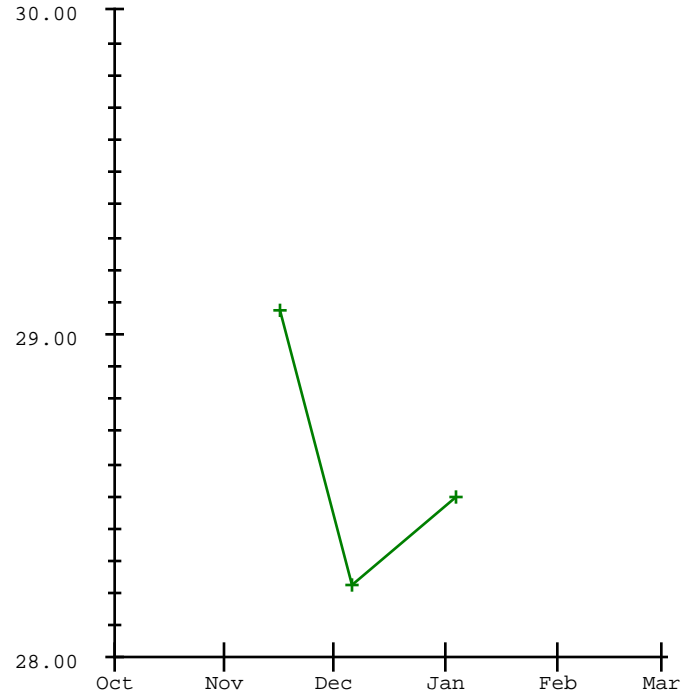

Emma Lay

Meet	Date	200 Free	200 I.M.	50 Free	100 Fly	100 Free	500 Free	100 Back	100 Breast
Wasatch Kickoff Invite	11-03-2018		2:36.19						1:22.77
Wasatch v. Maple Mount	11-08-2018		2:37.83						1:26.30
Thanksgiving Invitatio	11-16-2018		2:35.14	29.07					1:24.06
Skyridge vs Wasatch	11-29-2018		2:35.33				6:21.38		
Wasatch v. Park City 1	12-04-2018		2:29.97						1:20.36
Wasatch @ Timpanogos	12-06-2018			28.23			6:13.70		
Wasatch @ Kearns	12-08-2018		2:33.90						1:21.48
Wasatch Winter Invite	12-14-2018		2:33.09						1:19.24
2019 ThunderCat Invite	01-04-2019		2:29.74	28.50					1:19.43
Wasatch vs Telos vs Sp	01-17-2019		2:31.12						1:21.52
Region 8 Championships	01-26-2019		2:28.25						1:17.32

2015-2016 2016-2017 2017-2018 2018-2019

200 I.M.

50 Free

500 Free

100 Breast