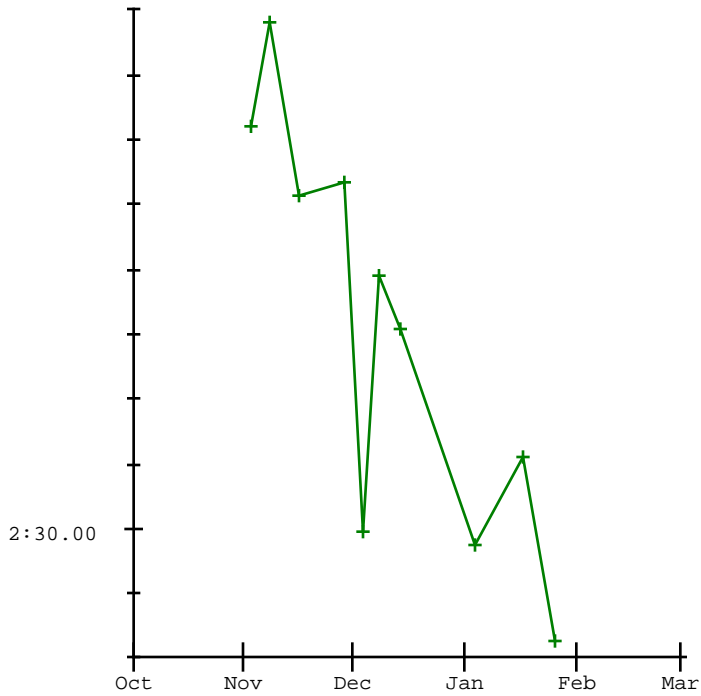

Emma Lay

Meet	Date	200 Free	200 I.M.	50 Free	100 Fly	100 Free	500 Free	100 Back	100 Breast
Wasatch Kickoff Invite	11-03-2018		2:36.19						1:22.77
Wasatch v. Maple Mount	11-08-2018		2:37.83						1:26.30
Thanksgiving Invitatio	11-16-2018		2:35.14	29.07					1:24.06
Skyridge vs Wasatch	11-29-2018		2:35.33				6:21.38		
Wasatch v. Park City 1	12-04-2018		2:29.97						1:20.36
Wasatch @ Timpanogos	12-06-2018			28.23			6:13.70		
Wasatch @ Kearns	12-08-2018		2:33.90						1:21.48
Wasatch Winter Invite	12-14-2018		2:33.09						1:19.24
2019 ThunderCat Invite	01-04-2019		2:29.74	28.50					1:19.43
Wasatch vs Telos vs Sp	01-17-2019		2:31.12						1:21.52
Region 8 Championships	01-26-2019		2:28.25						1:17.32

2015-2016 2016-2017 2017-2018 2018-2019

200 I.M.

50 Free

500 Free

100 Breast