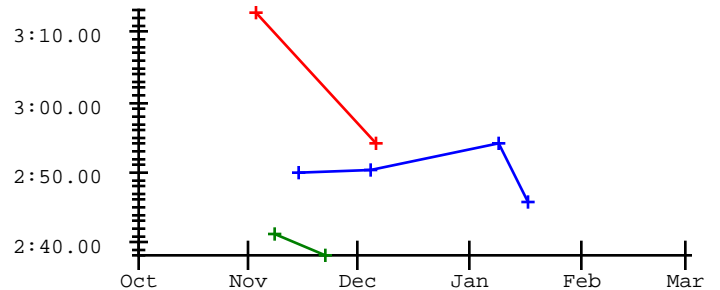

Annalee Thompson

Meet	Date	200 Free	200 I.M.	50 Free	100 Fly	100 Free	500 Free	100 Back	100 Breast
2017-2018 Best Times		2:22.24	2:54.12	28.69	1:30.19	1:05.63	6:43.72	1:22.21	1:33.45
2018-2019 Best Times		2:14.14	2:45.62	28.57	1:18.99	1:01.95	6:15.26	1:23.46	1:28.93
Richfield Swim Nov 1	11-01-2019	2:18.62					6:16.70		
Nov8WasatchAcademyHome	11-08-2019		2:41.29		1:17.01				
SSHS vs RHS, NSPHS, NS	11-14-2019						6:19.36		1:25.64
GUNNISON, HURRICANE, R	11-15-2019	2:15.59						1:12.60	
Richfield vs Spanish F	11-22-2019		2:38.13			1:01.43			
Richfield vs. Spanish	11-26-2019				1:17.59		6:17.17		
Richfield vs. Spanish	12-04-2019				1:17.59		6:17.17		
RichfieldWA@EHS	12-13-2019			27.24			6:25.67		
2020 Red Rock Invitati	01-03-2020	2:17.45					6:10.52		
Richfield vs. SS, NSVR	01-14-2020	2:14.23					6:14.23		
Carbon Last Chance Inv	01-18-2020				1:10.03	1:02.18		1:11.92	
Region 12 Championship	01-23-2020	2:11.21					6:01.70		
2020 3A State Champion	02-07-2020	2:10.28					6:02.07		

2016-2017 2017-2018 2018-2019 2019-2020

200 Free

200 I.M.

50 Free

100 Fly

100 Free

500 Free

100 Back