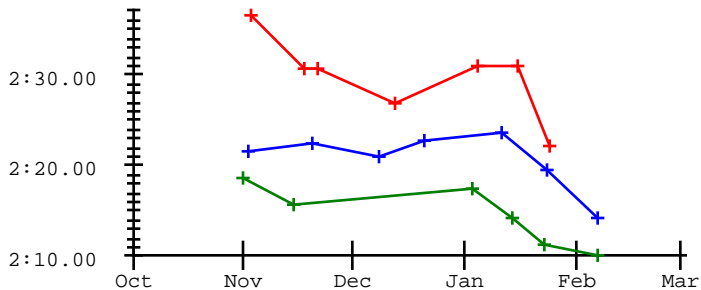

Annalee Thompson

Meet	Date	200 Free	200 I.M.	50 Free	100 Fly	100 Free	500 Free	100 Back	100 Breast
2017-2018 Best Times		2:22.24	2:54.12	28.69	1:30.19	1:05.63	6:43.72	1:22.21	1:33.45
2018-2019 Best Times		2:14.14	2:45.62	28.57	1:18.99	1:01.95	6:15.26	1:23.46	1:28.93
Richfield Swim Nov 1	11-01-2019	2:18.62					6:16.70		
Nov8WasatchAcademyHome	11-08-2019		2:41.29		1:17.01				
SSHS vs RHS, NSPHS, NS	11-14-2019						6:19.36		1:25.64
GUNNISON, HURRICANE, R	11-15-2019	2:15.59						1:12.60	
Richfield vs Spanish F	11-22-2019		2:38.13			1:01.43			
Richfield vs. Spanish	11-26-2019				1:17.59		6:17.17		
Richfield vs. Spanish	12-04-2019				1:17.59		6:17.17		
RichfieldWA@EHS	12-13-2019			27.24			6:25.67		
2020 Red Rock Invitati	01-03-2020	2:17.45					6:10.52		
Richfield vs. SS, NSVR	01-14-2020	2:14.23					6:14.23		
Carbon Last Chance Inv	01-18-2020				1:10.03	1:02.18		1:11.92	
Region 12 Championship	01-23-2020	2:11.21					6:01.70		
2020 3A State Champion	02-07-2020	2:10.28					6:02.07		

2016-2017 2017-2018 2018-2019 2019-2020

200 Free

200 I.M.

50 Free

100 Fly

100 Free

500 Free

100 Back